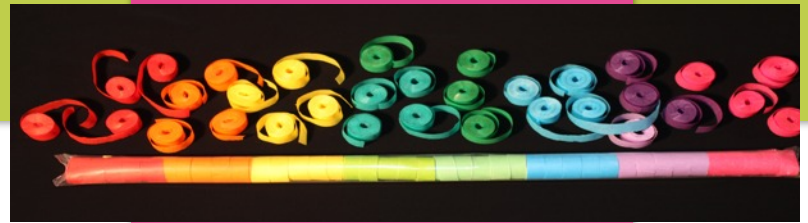

# Double Auto-Launcher™

Reliable and powerful, this CO<sub>2</sub> Auto-Launcher comes complete with 2, 32" "Quick Connecting" cannon tubes, 2 connection hoses, and 2 Pan & Tilt C-Clamps. It is truss mountable or can be placed on the ground. The Auto launcher also comes with a 3 year limited warranty. Auto Launchers are designed to be 100% "Fail Proof" against any pressure leaks. These patented launcher systems are capable of perfect and predictable results each and every time because they retain the CO<sub>2</sub> gas in the CO<sub>2</sub> cylinder up until the moment they are activated. (Beware of products that offer systems that pierce the CO<sub>2</sub> cylinders prior to the activation; such systems are unreliable and prone to problems!)

## Specifications

**Power requirements:** 120vac at 8 Amps  
**Dimensions:** 6"x 4"x 12" (15.25cm x 10.15cm x 30.5cm)  
**Tubes:** 2 - 32" (81.25cm) tubes.  
**Total weight:** 12 lbs.  
**CO<sub>2</sub>:** 2 x 16gram  
**Power switch:** Plug in  
**Accessories:** 16 Gram CO<sub>2</sub> #350045-12 (Dozen)  
DMX-FX15 Switchpack #250051  
Streamer speedload #255700 (tissue)  
& #255800 (Mylar/tissue)  
Confetti speedload #255501 (tissue)  
& #255651 (Mylar/tissue)