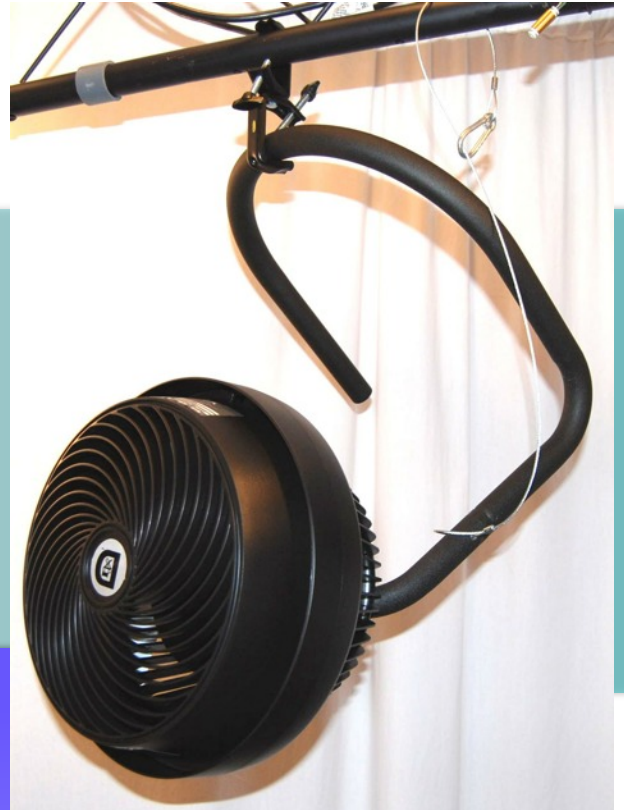

# Director Fan™

CITC's Director fan quietly focuses fog, wind, bubbles, up to 70 feet (21.5m) away in a direct line without spreading. This unit will push liquid snow flakes, petals, confetti, etc. 30'-40' (10-12m). The channeled vortex action allows precise targeting to your subject, making the Director Fans perfect for theater, concerts, video, and photography. The Director can be hung with a Double C-Clamp. Used on award winning shows such as "Touched By An Angel" and TV commercials worldwide. Fans can be easily converted to 230v with a transformer. The fan blade is 11 inches. Manufactured in the USA.

## Specifications

120vac P/N 100144, 230vac P/N 100148  
Machine Dims: 16" x 17" x 21 (40cm x 43cm x 54cm)  
Machine Weight: 11 lbs. (5 kg)  
Shipping Dims: 18" x 18" x 24" (46cm x 46cm x 61cm)  
Shipping Weight: 16 lbs. (7 kg)  
Head Tilt: 100 (degrees)  
Blade Size: 11" (28cm)  
Color: Black  
Wind Speed: 6, 9 or 12 mph (10, 14 or 19 kph)  
Distance: 15' - 70' (4.5m – 21.5m)  
CFM: 345/475/615  
RPM: 650/950/1250  
Voltage: 120vac, 0.7a, 60 hz, (220v, .5a, 50/60 hz w/transformer)  
Warranty: 1 year parts  
Accessories: Double C-clamps w/ safety cable #250142