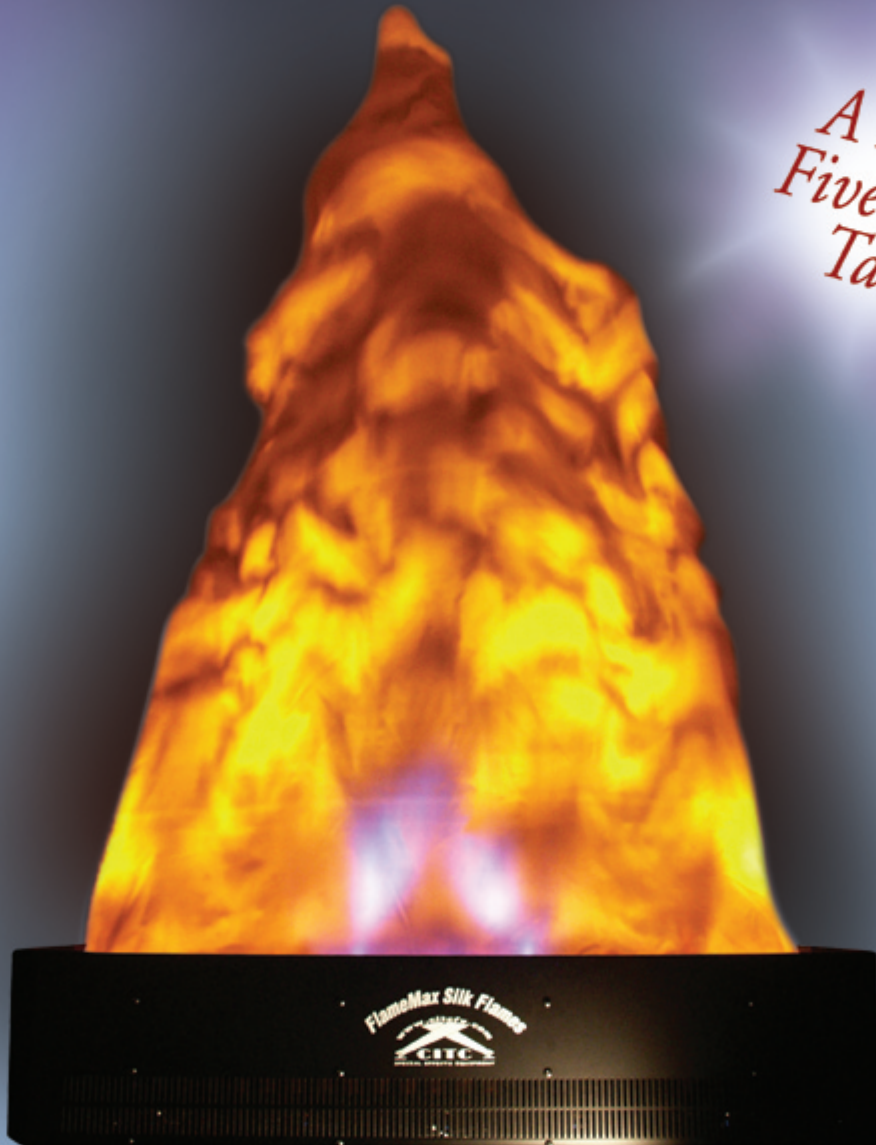

FlameMax

SILK FLAME

*A Full
Five Feet
Tall!*

Realistic New Flame Effect

SIZE: 40" x 14.5" x 60" Overall
FLAME: 48" High Flying Silk
 12v 120v / 230v AC 50/60HZ
LIGHTS: 10 MR Color Lamps
FANS: 6
RUN TIME: Continuous Cool
START UP: Immediate